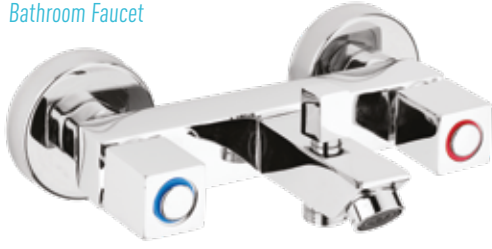

Banyo Batarya

Bathroom Faucet

542.01.EB

● 360° Salmastra

3.922 ₺

● Prinç Gövde

📦 8